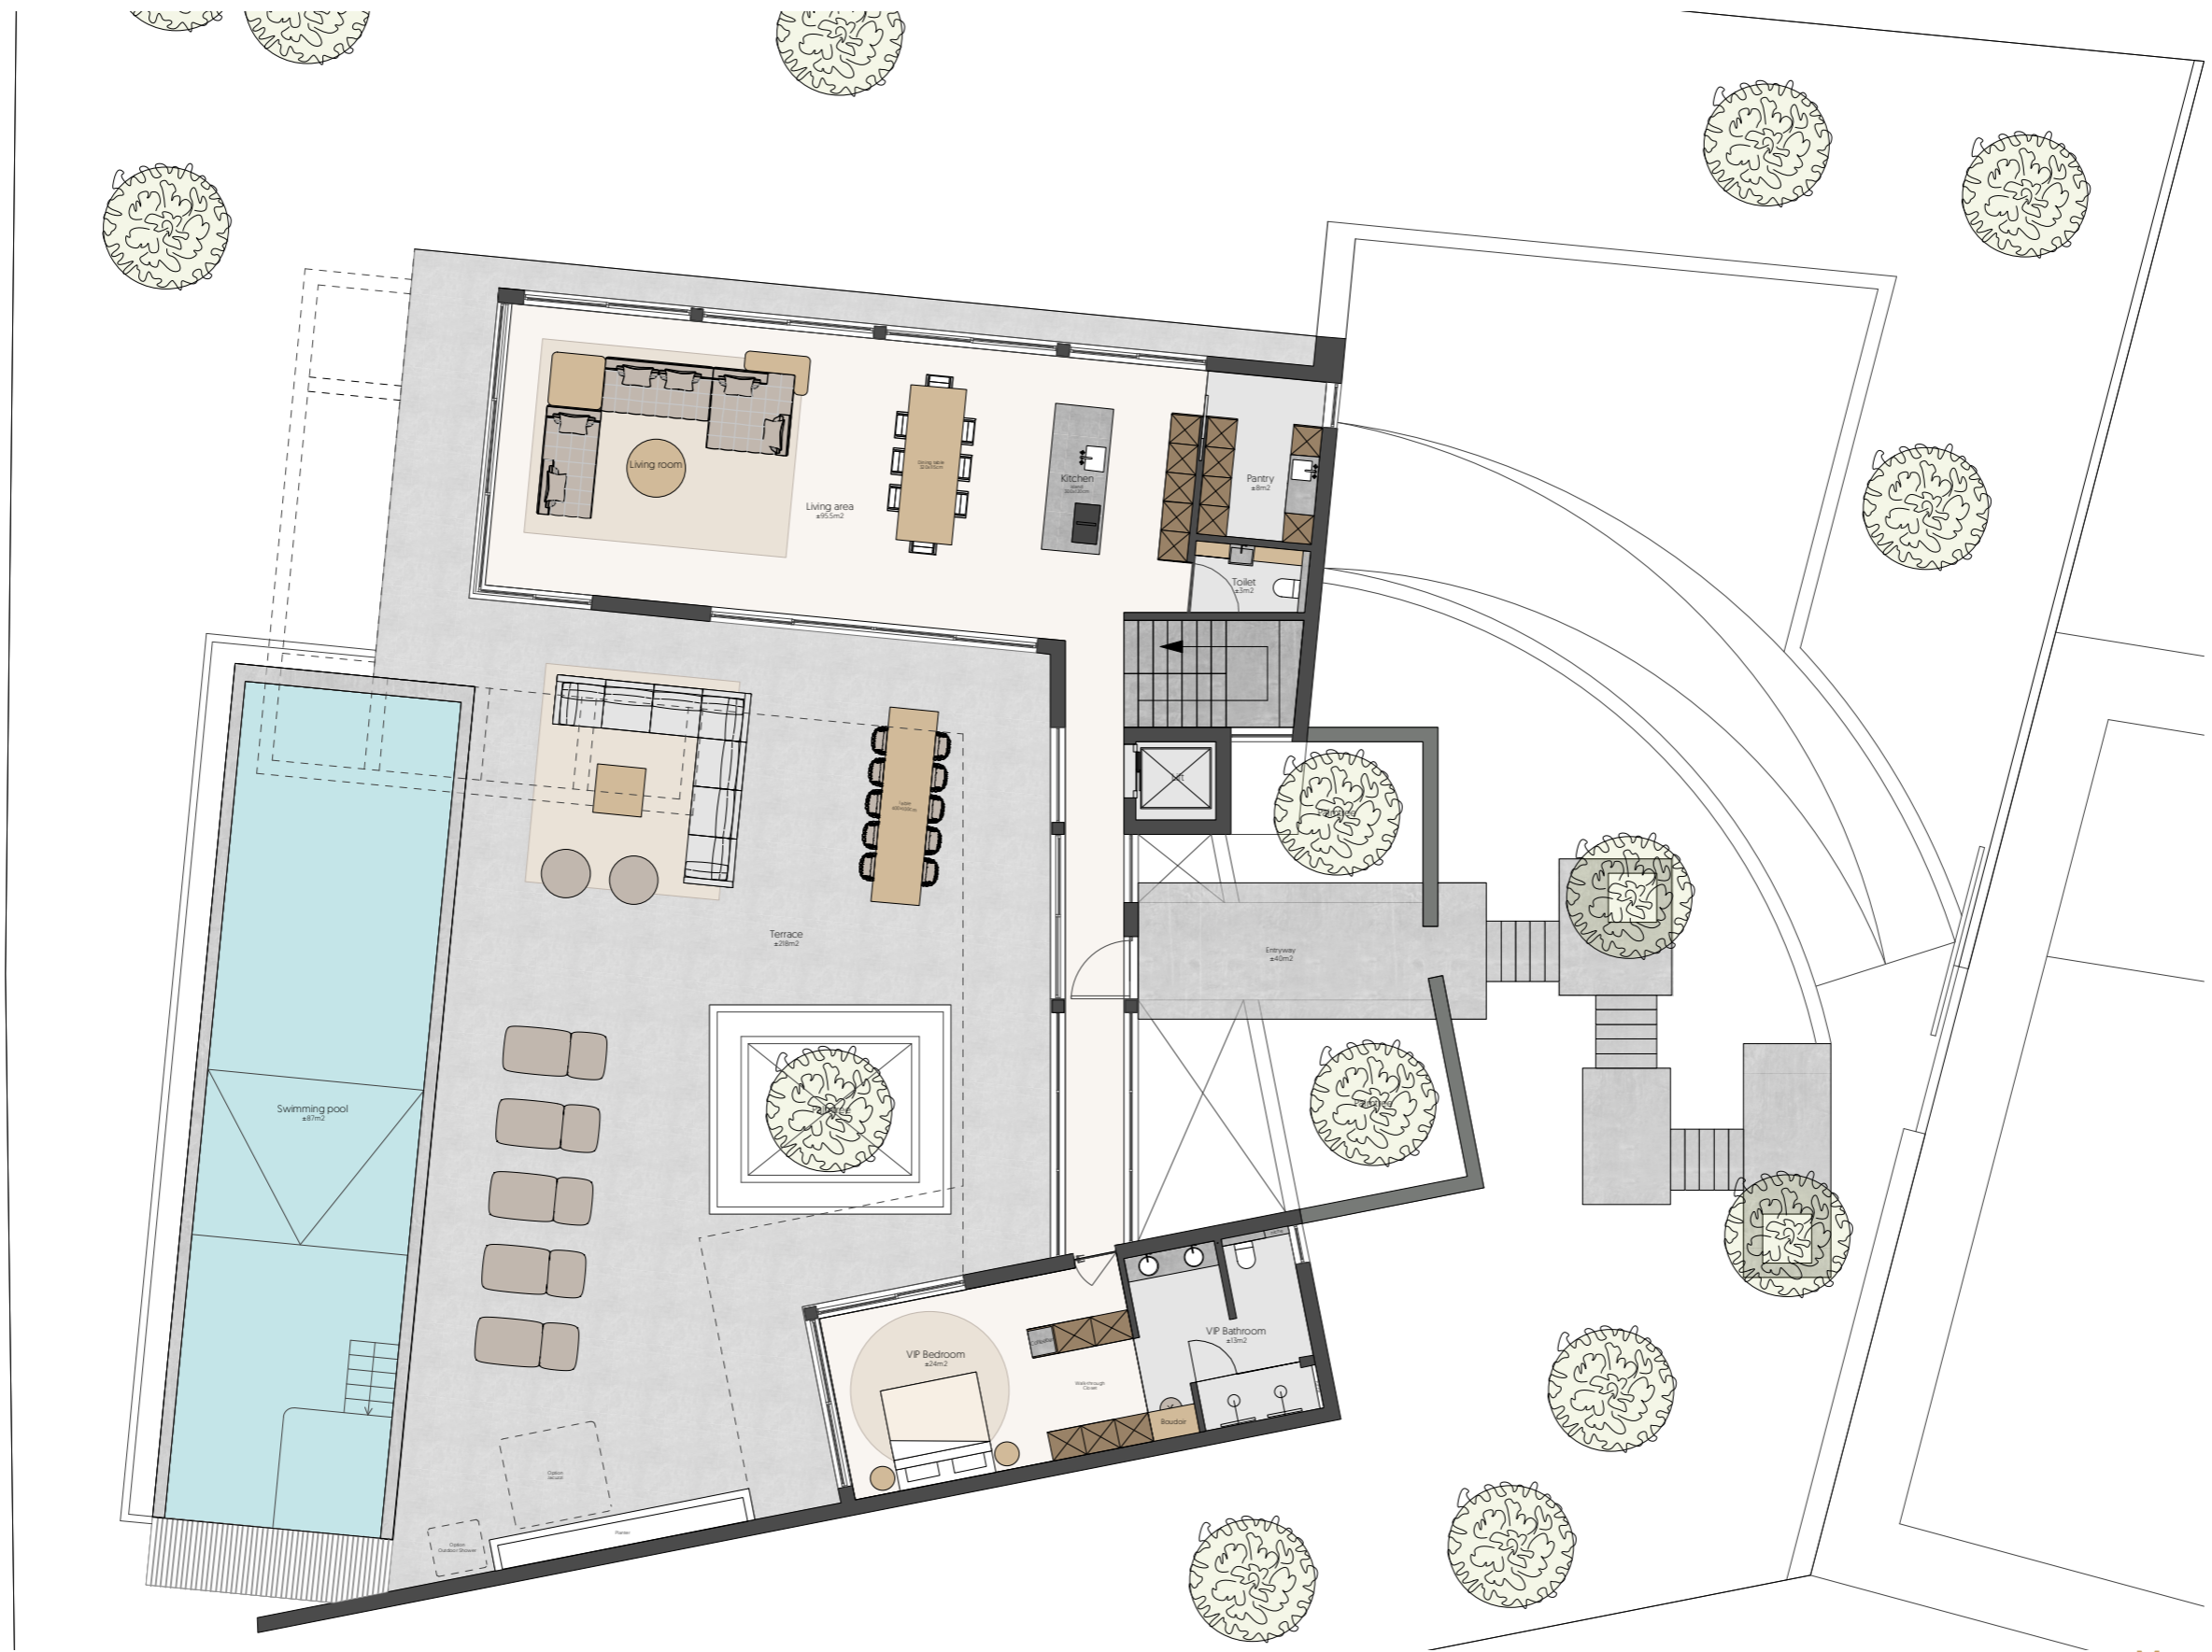

Measurements need to be checked on site!

Measurements need to be checked on site!

Measurements need to be checked on site!

Floorplan Villa Lagoa | Floor 0 | Scale 1:145 Total plot area size: ±1505m<sup>2</sup>

Measurements need to be checked on site!