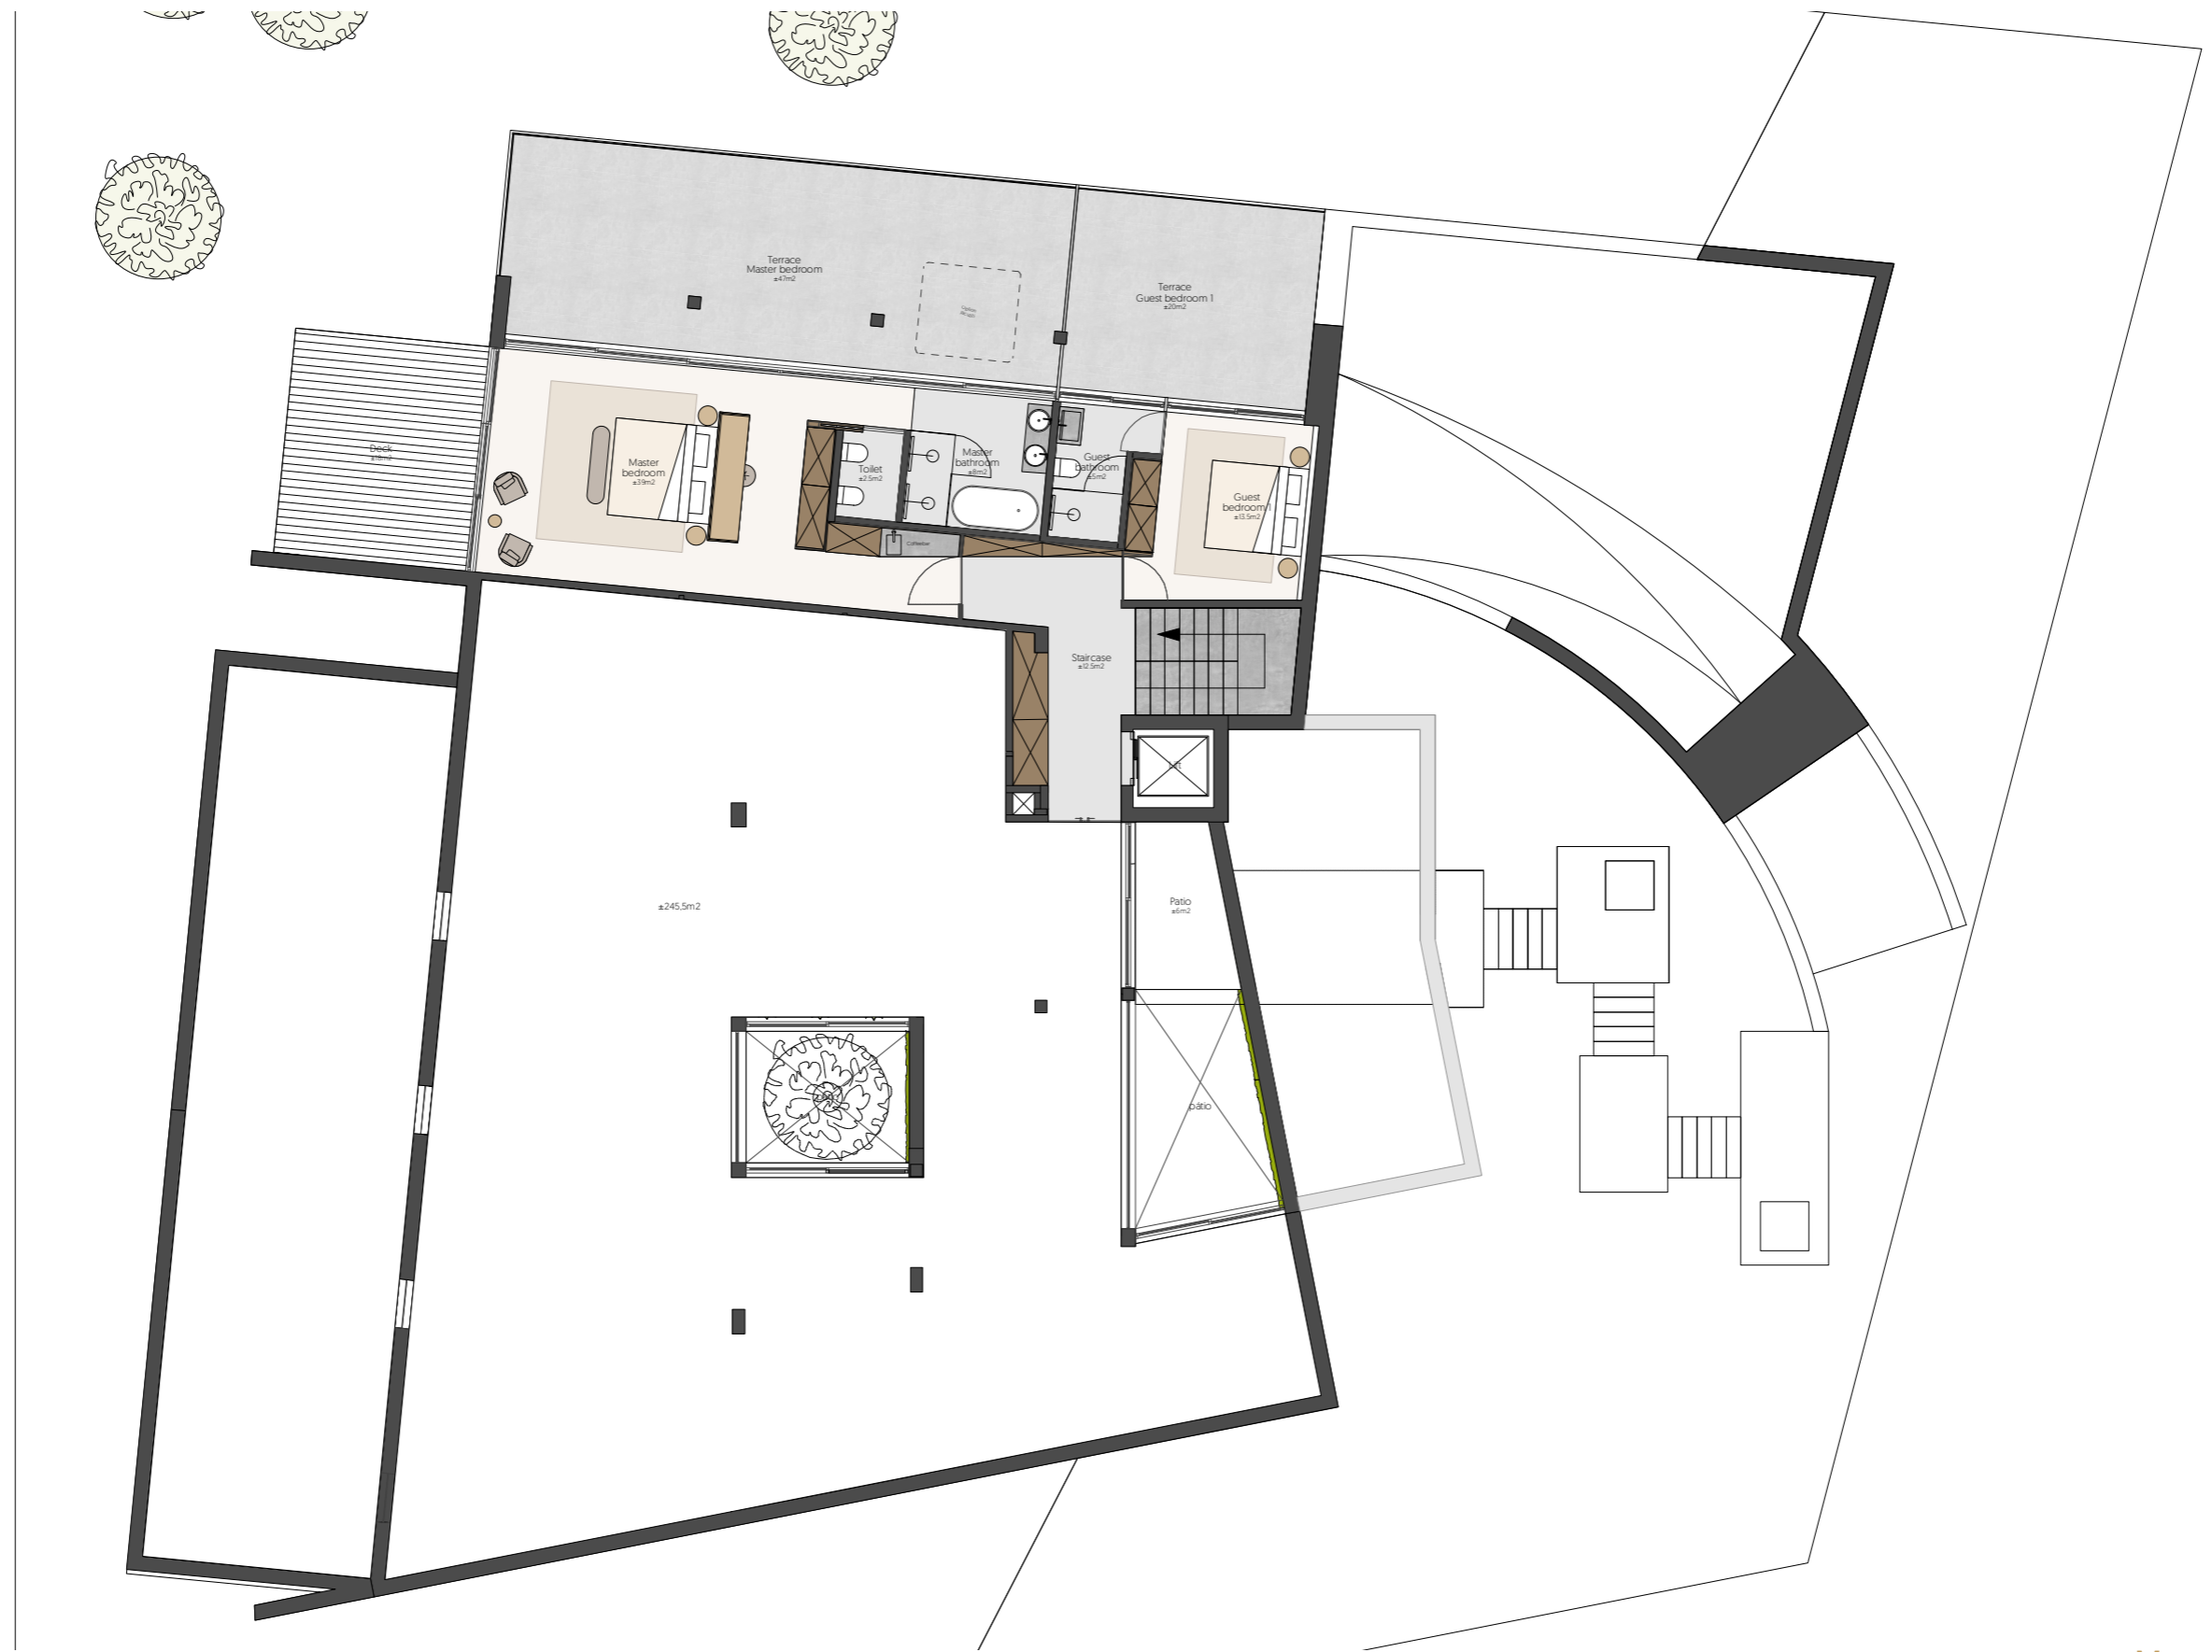

Measurements need to be checked on site!

Measurements need to be checked on site!

Measurements need to be checked on site!

Floorplan Villa Lagoa | Floor 0 | Scale 1:145 Total plot area size: ±1505m<sup>2</sup>

Measurements need to be checked on site!