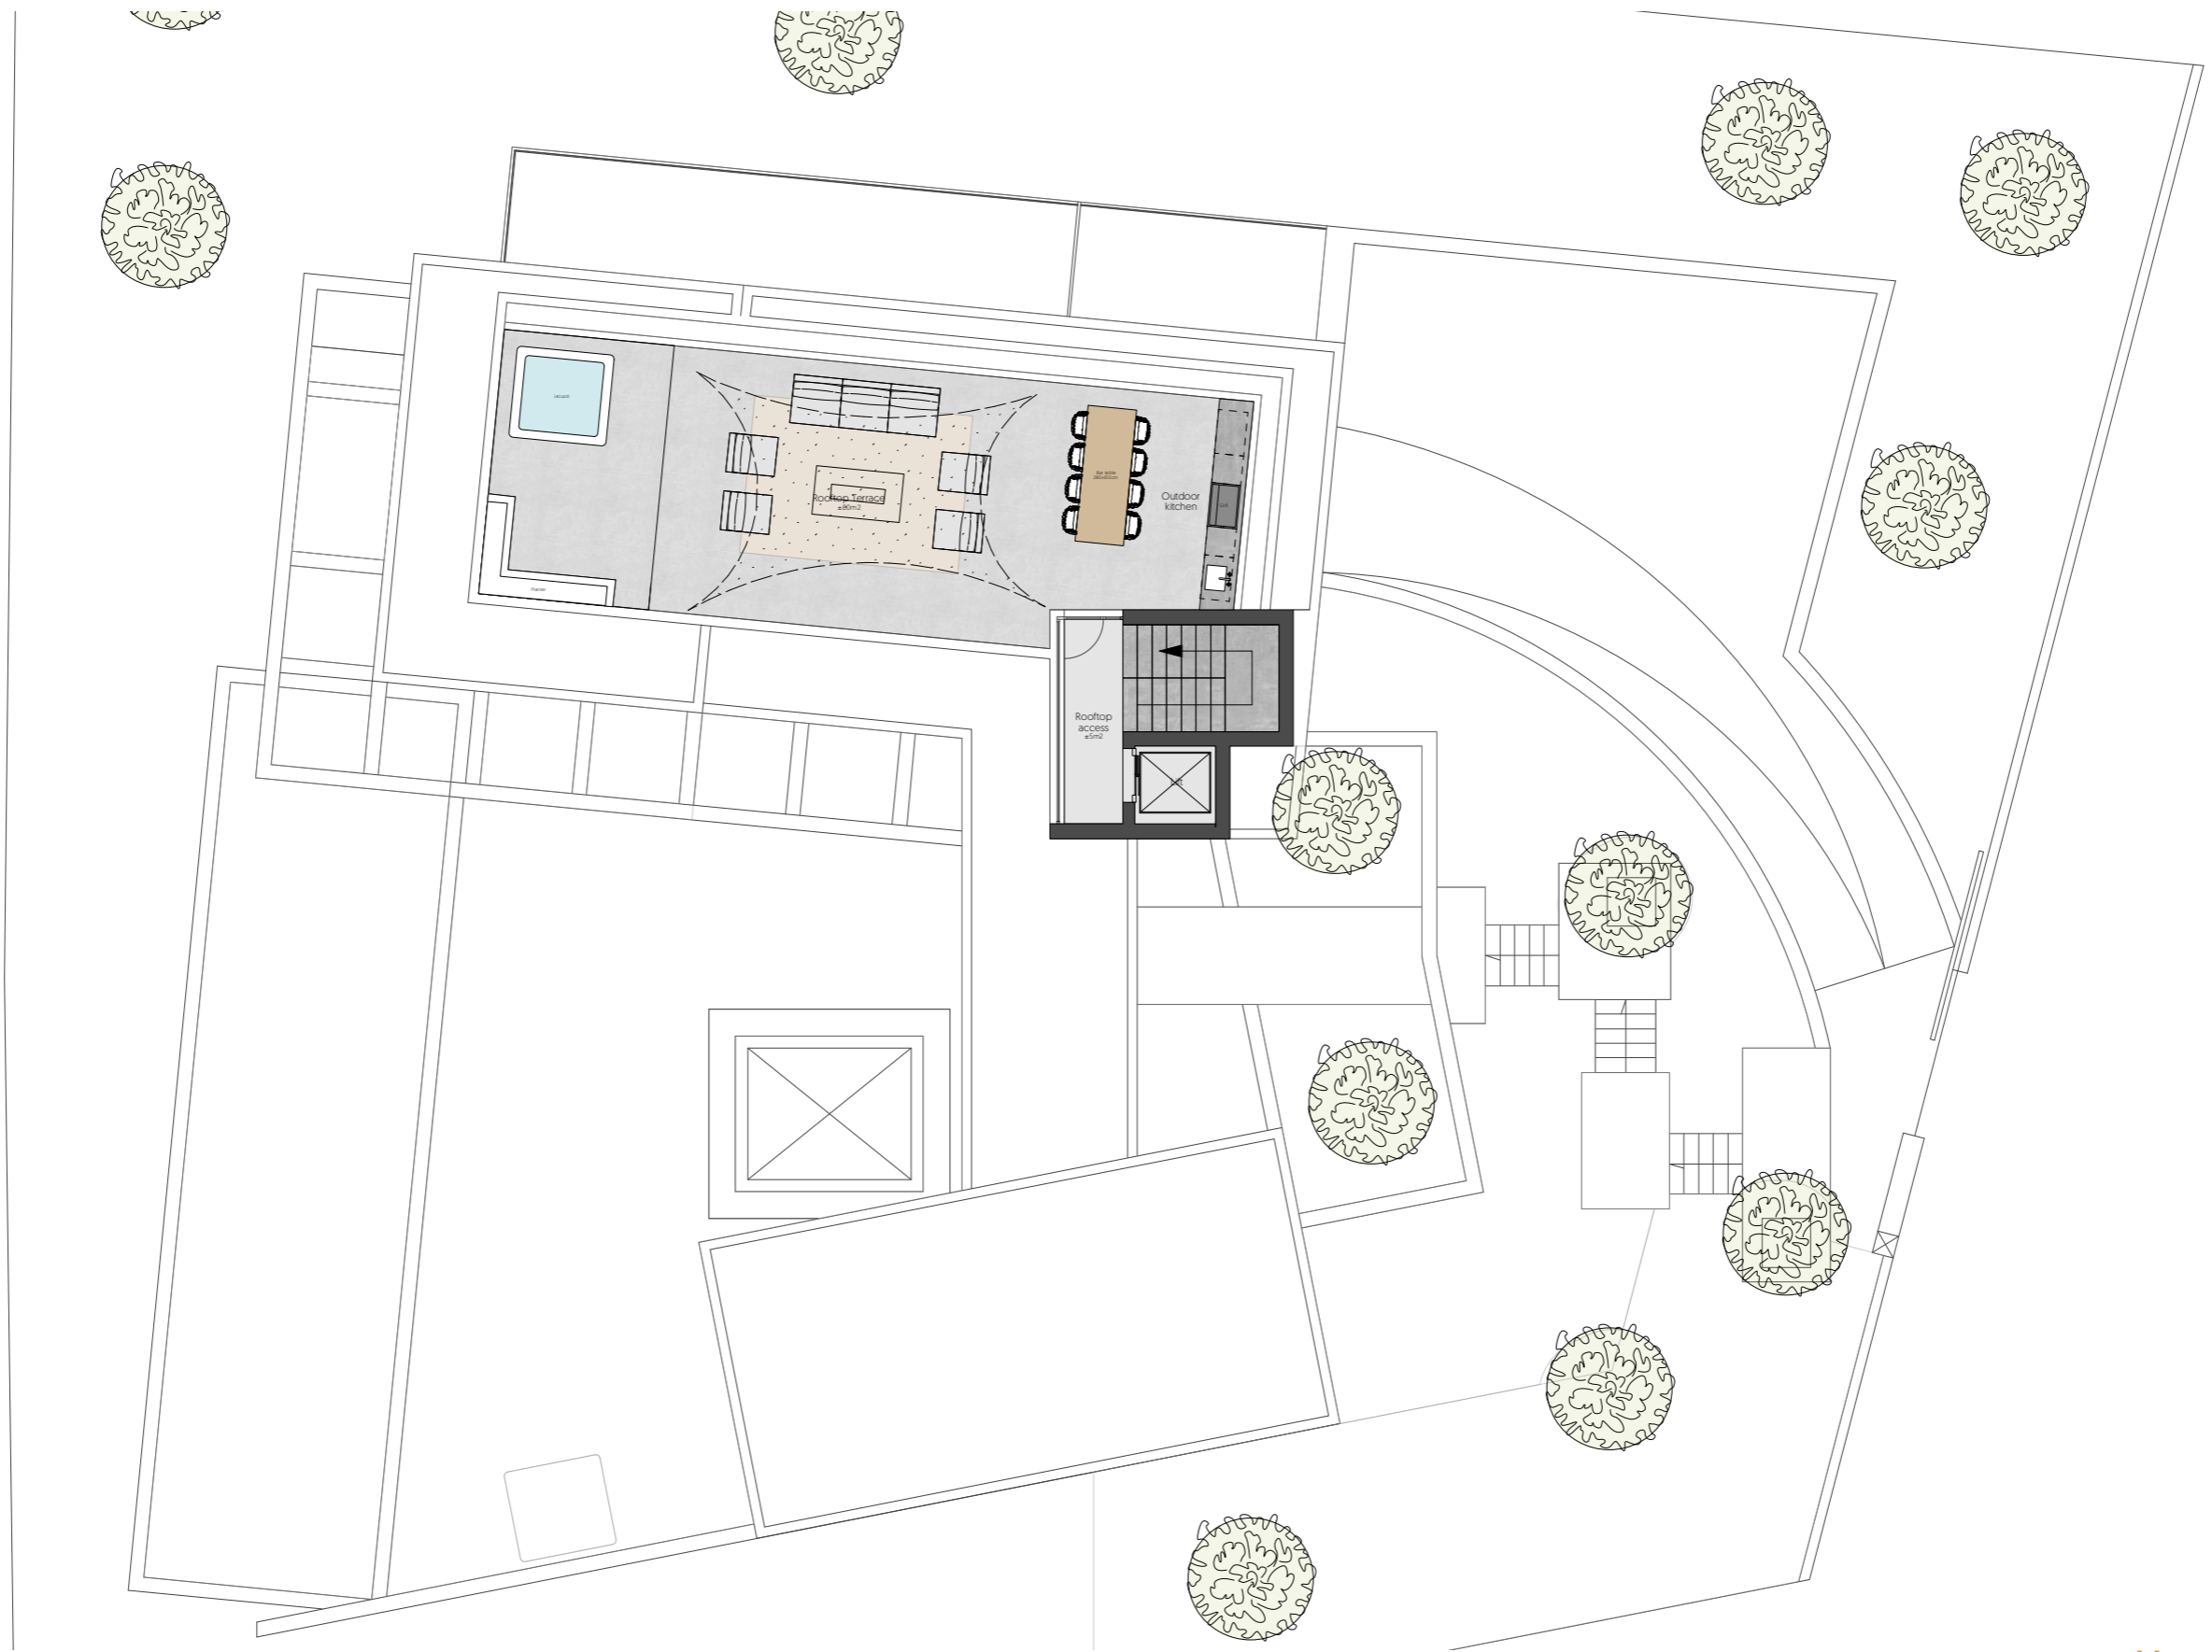

Measurements need to be checked on site!

Measurements need to be checked on site!

Measurements need to be checked on site!

Floorplan Villa Lagoa | Floor 0 | Scale 1:145 Total plot area size: ±1505m<sup>2</sup>

Measurements need to be checked on site!